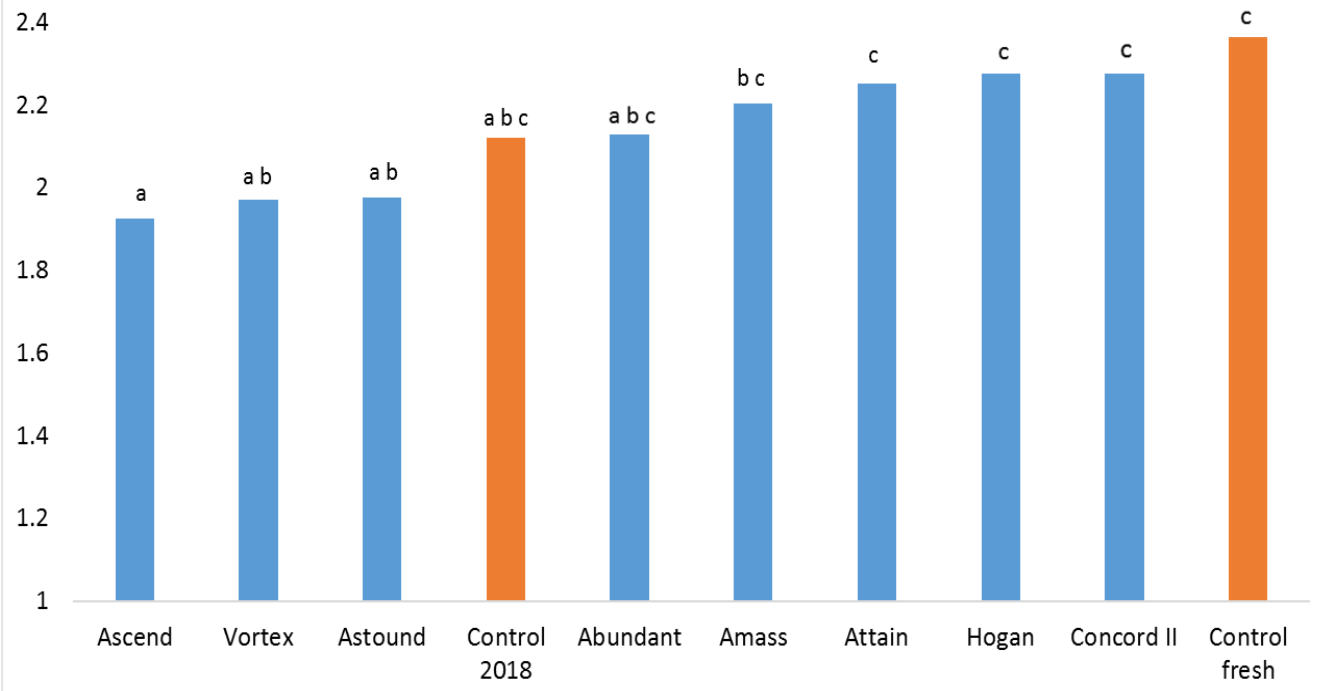

WESTERN DAIRY WOULD LIKE TO THANK ALL THE 2018 WASP TRIAL PARTNERS FOR THEIR CONTRIBUTIONS AND SUPPORT:

Boyanup

Cumulative yield T DM/ha from 5 harvests

Blue = variety
Orange = brand

Note: No harvest 3 due to breach in fence by cattle

Yield means are significantly different when there no common letter between columns

WESTERN DAIRY WOULD LIKE TO THANK ALL THE 2018 WASP TRIAL PARTNERS FOR THEIR CONTRIBUTIONS AND SUPPORT:

Harvests 1 and 2

Your Levy at Work

Carenda Cumulative T DM/ha

Dardanup cumulative T DM/ha

Yield means are significantly different when there no common letter between columns and within a graph.

WESTERN DAIRY WOULD LIKE TO THANK ALL THE 2018 WASP TRIAL PARTNERS FOR THEIR CONTRIBUTIONS AND SUPPORT: