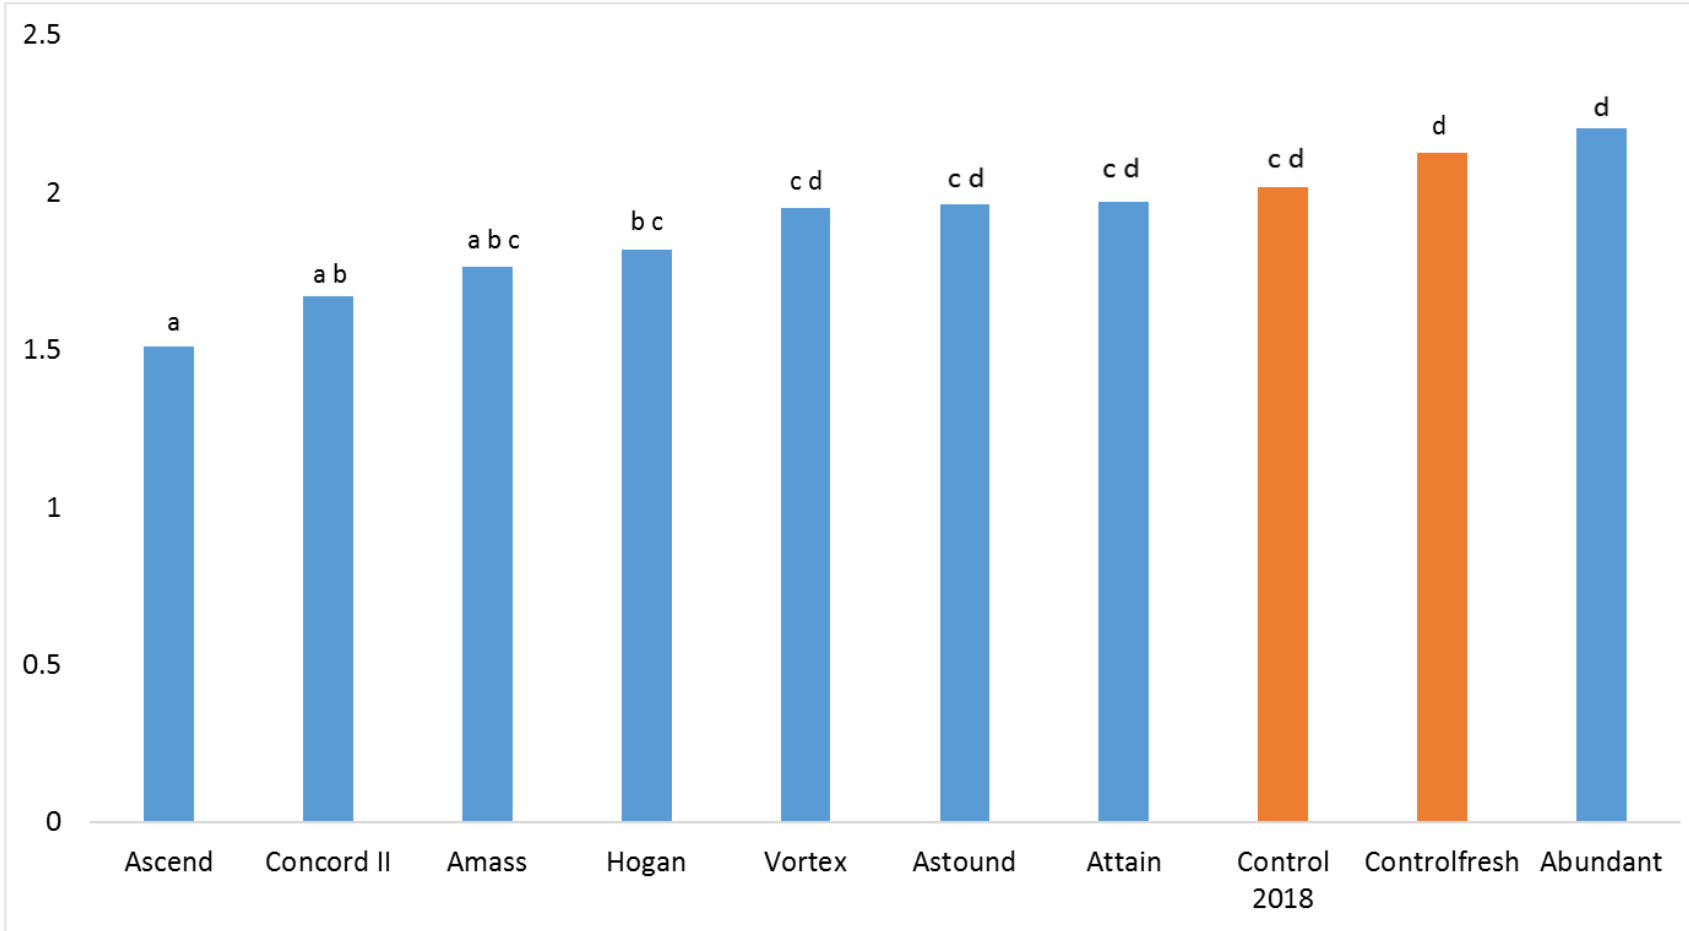

Third harvest Dardanup 3rd Sept T DM/ha

Blue = variety
Orange = brand

Yield means are significantly different when there no common letter between columns

WESTERN DAIRY WOULD LIKE TO THANK ALL THE 2018 WASP TRIAL PARTNERS FOR THEIR CONTRIBUTIONS AND SUPPORT: