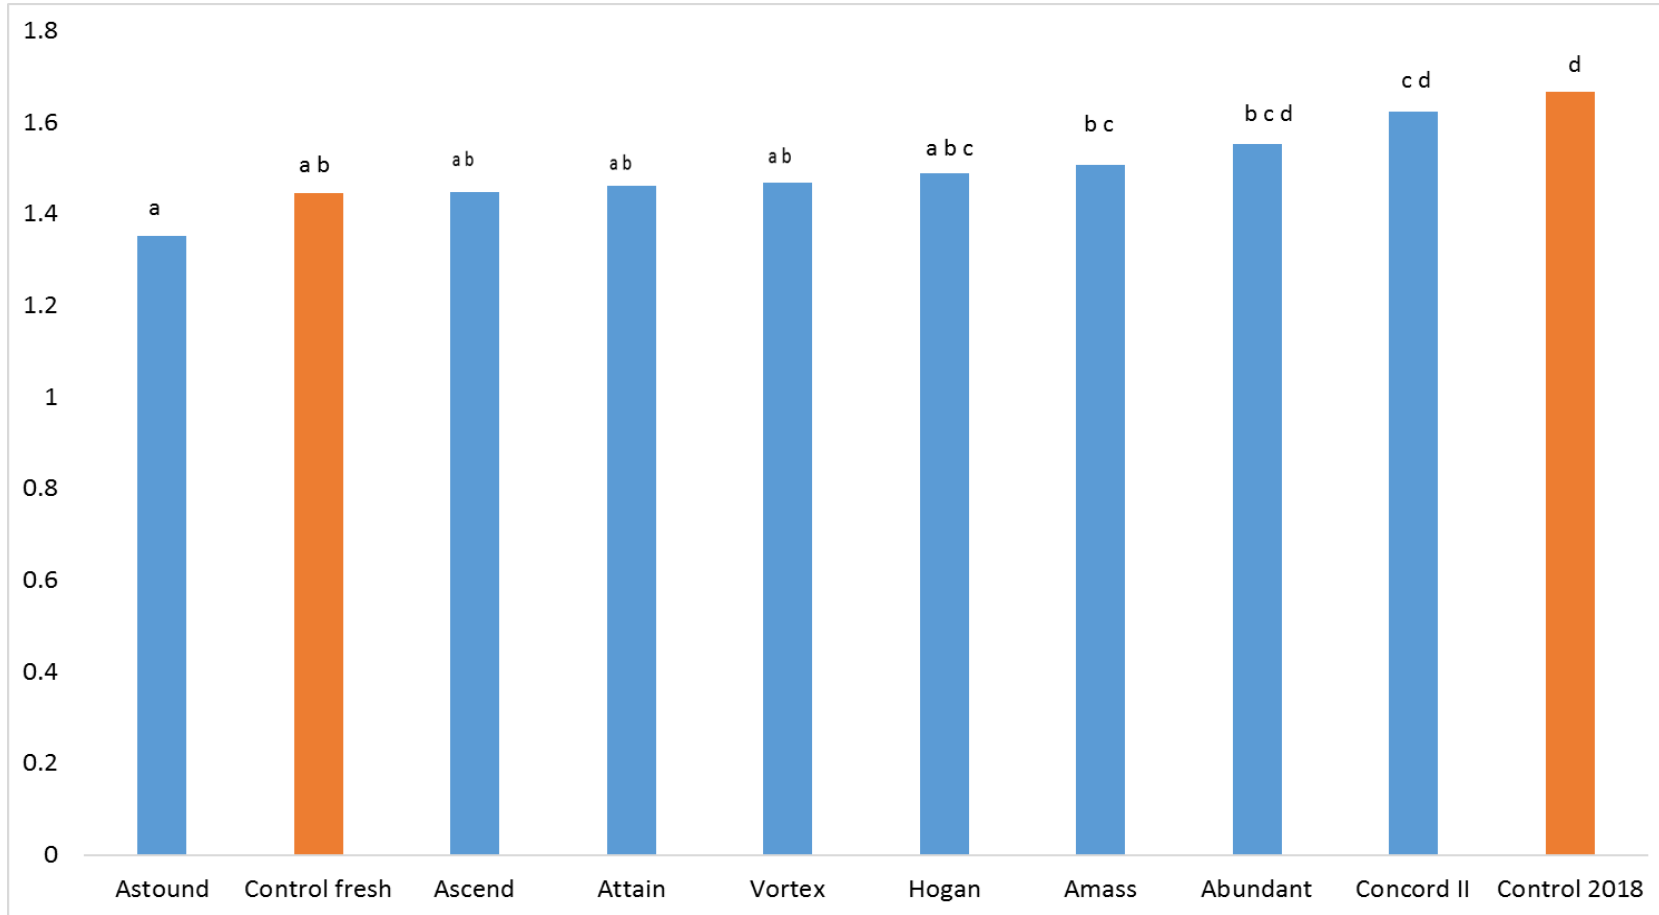

Fifth harvest Dardanup 19th October T DM/ha

Blue = variety
Orange = brand

Yield means are significantly different when there no common letter between columns

WESTERN DAIRY WOULD LIKE TO THANK ALL THE 2018 WASP TRIAL PARTNERS FOR THEIR CONTRIBUTIONS AND SUPPORT: