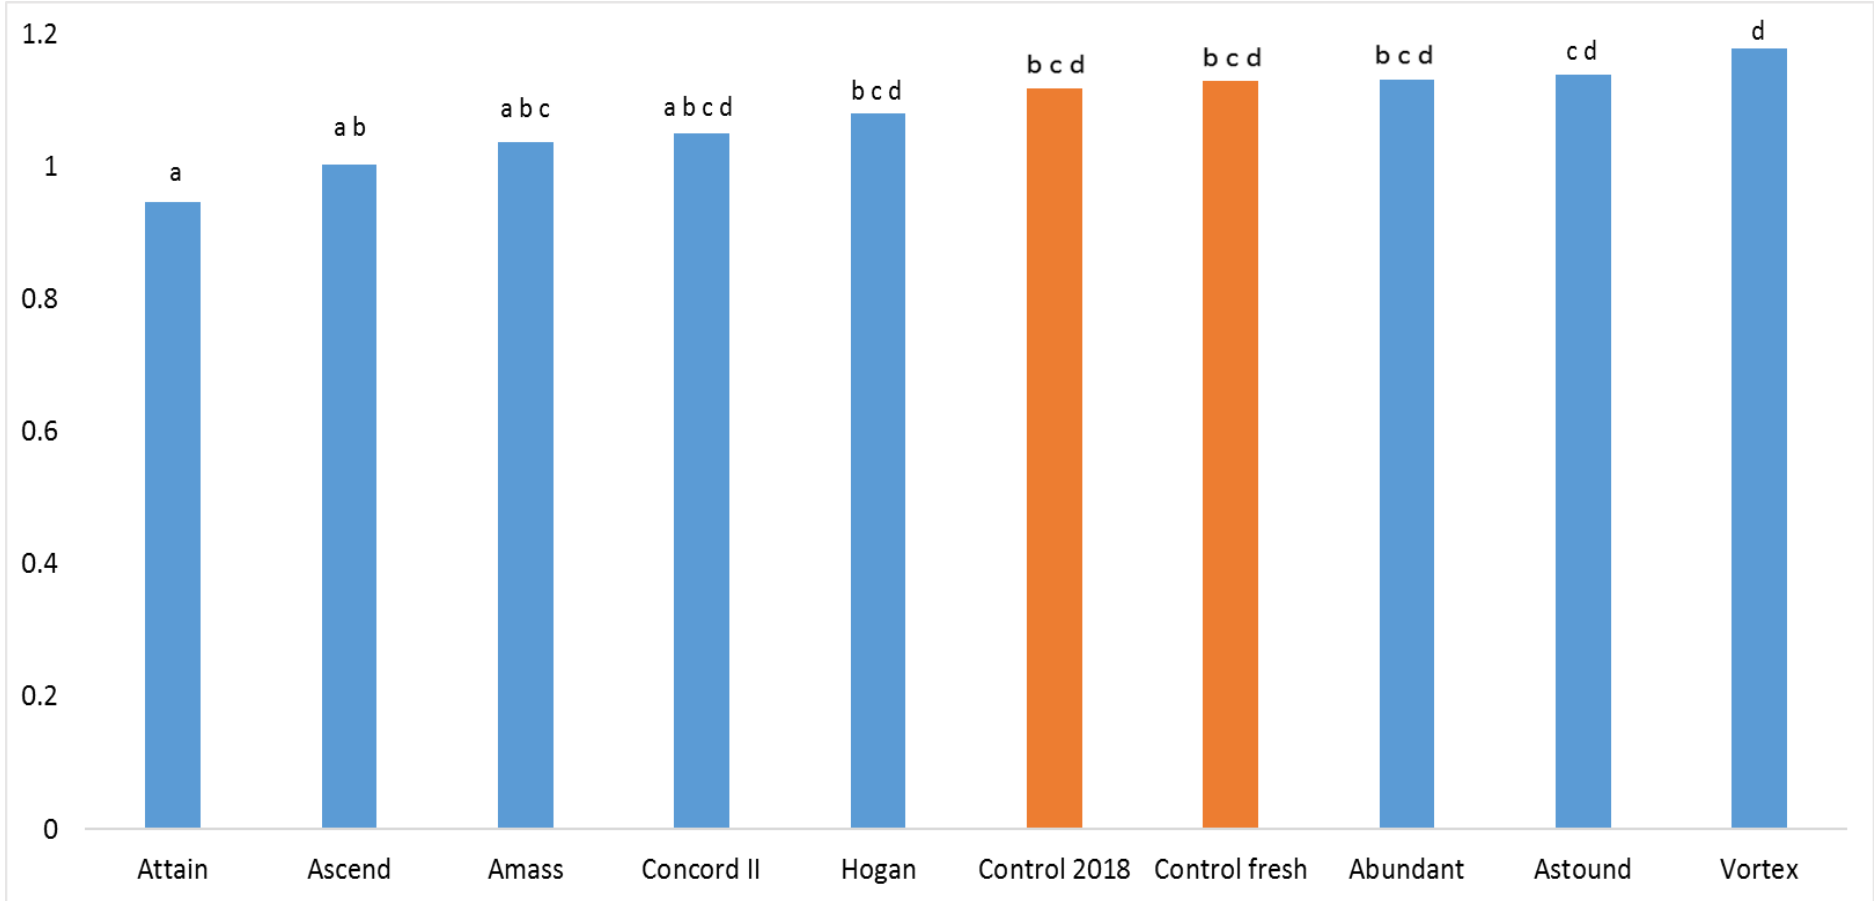

Sixth harvest Dardanup 8th November T DM/ha

Blue = variety
Orange = brand

Yield means are significantly different when there no common letter between columns

WESTERN DAIRY WOULD LIKE TO THANK ALL THE 2018 WASP TRIAL PARTNERS FOR THEIR CONTRIBUTIONS AND SUPPORT: