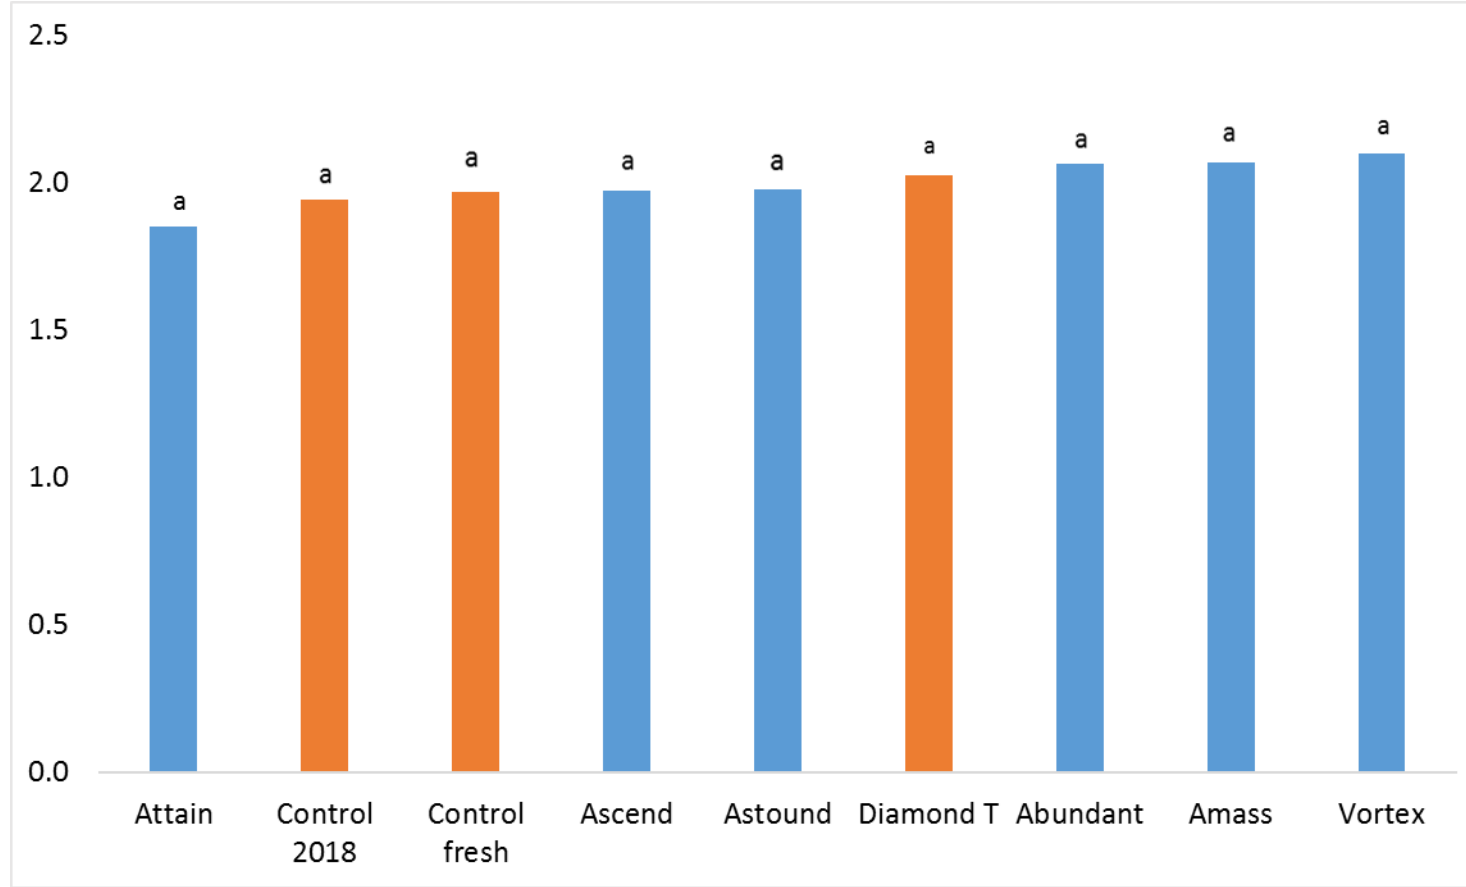

Fifth harvest Boyanup 24th October T DM/ha

Blue = variety
Orange = brand

Yield means are significantly different when there no common letter between columns

WESTERN DAIRY WOULD LIKE TO THANK ALL THE 2018 WASP TRIAL PARTNERS FOR THEIR CONTRIBUTIONS AND SUPPORT: