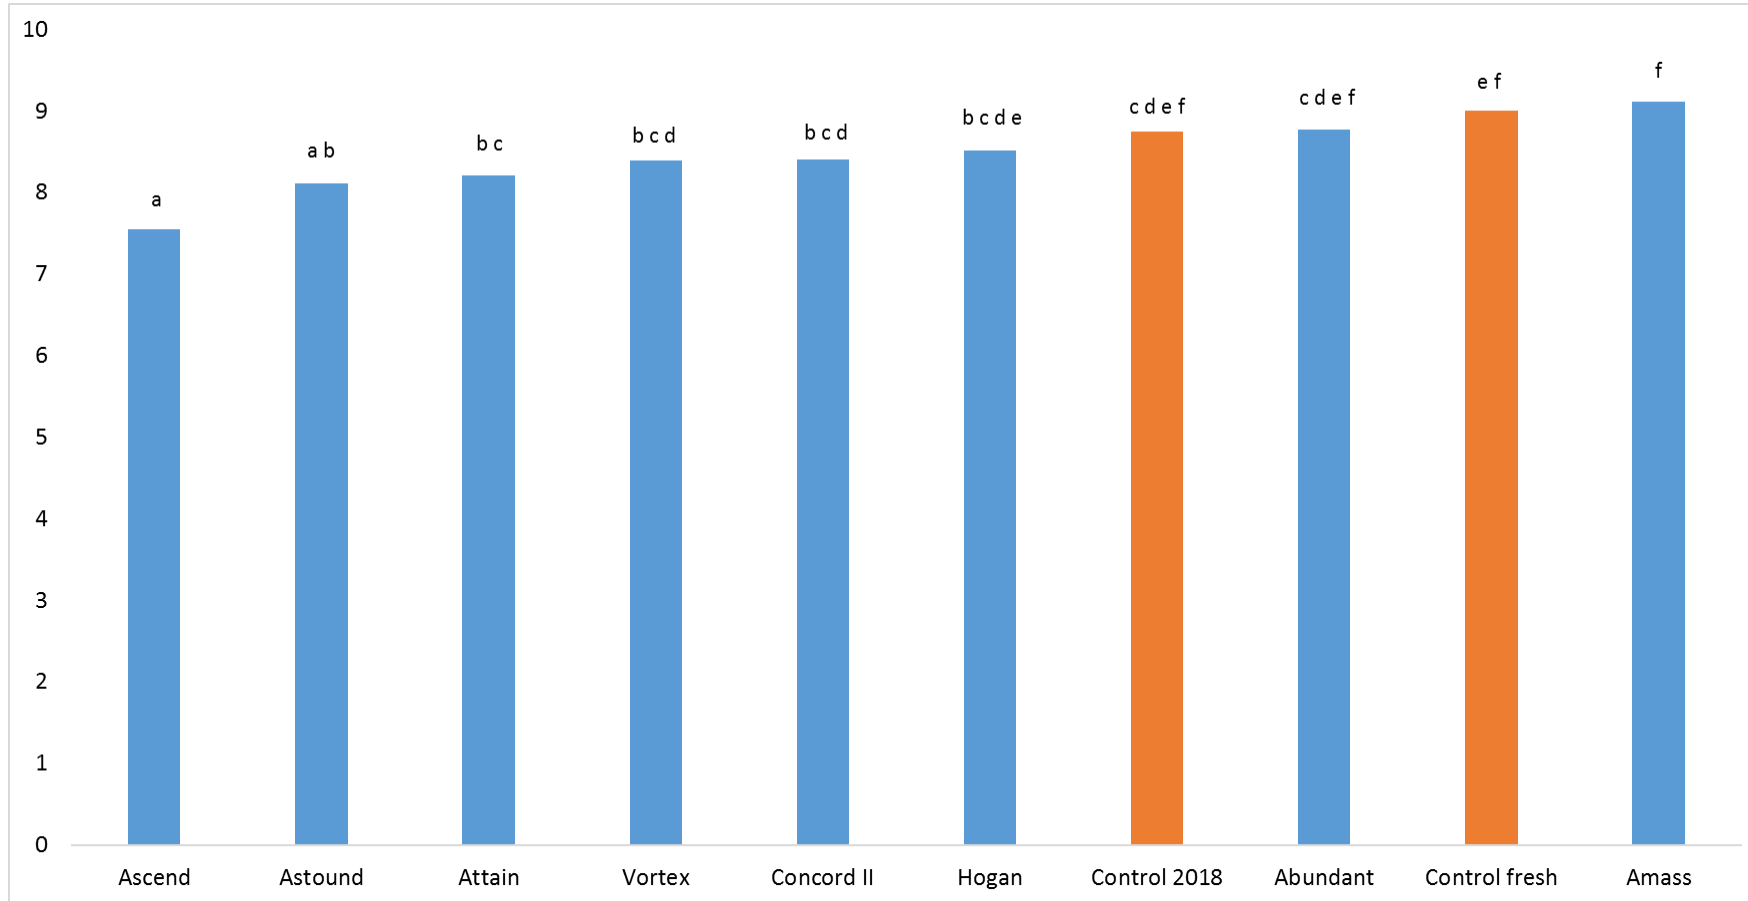

Dardanup

Cumulative yield T DM/ha from 6 harvests

Blue = variety
Orange = brand

Note: Amass yielded a 7th harvest on 12th December

Yield means are significantly different when there no common letter between columns

WESTERN DAIRY WOULD LIKE TO THANK ALL THE 2018 WASP TRIAL PARTNERS FOR THEIR CONTRIBUTIONS AND SUPPORT:

Boyanup

Cumulative yield T DM/ha from 5 harvests

Blue = variety
Orange = brand

Note: No harvest 3 due to breach in fence by cattle