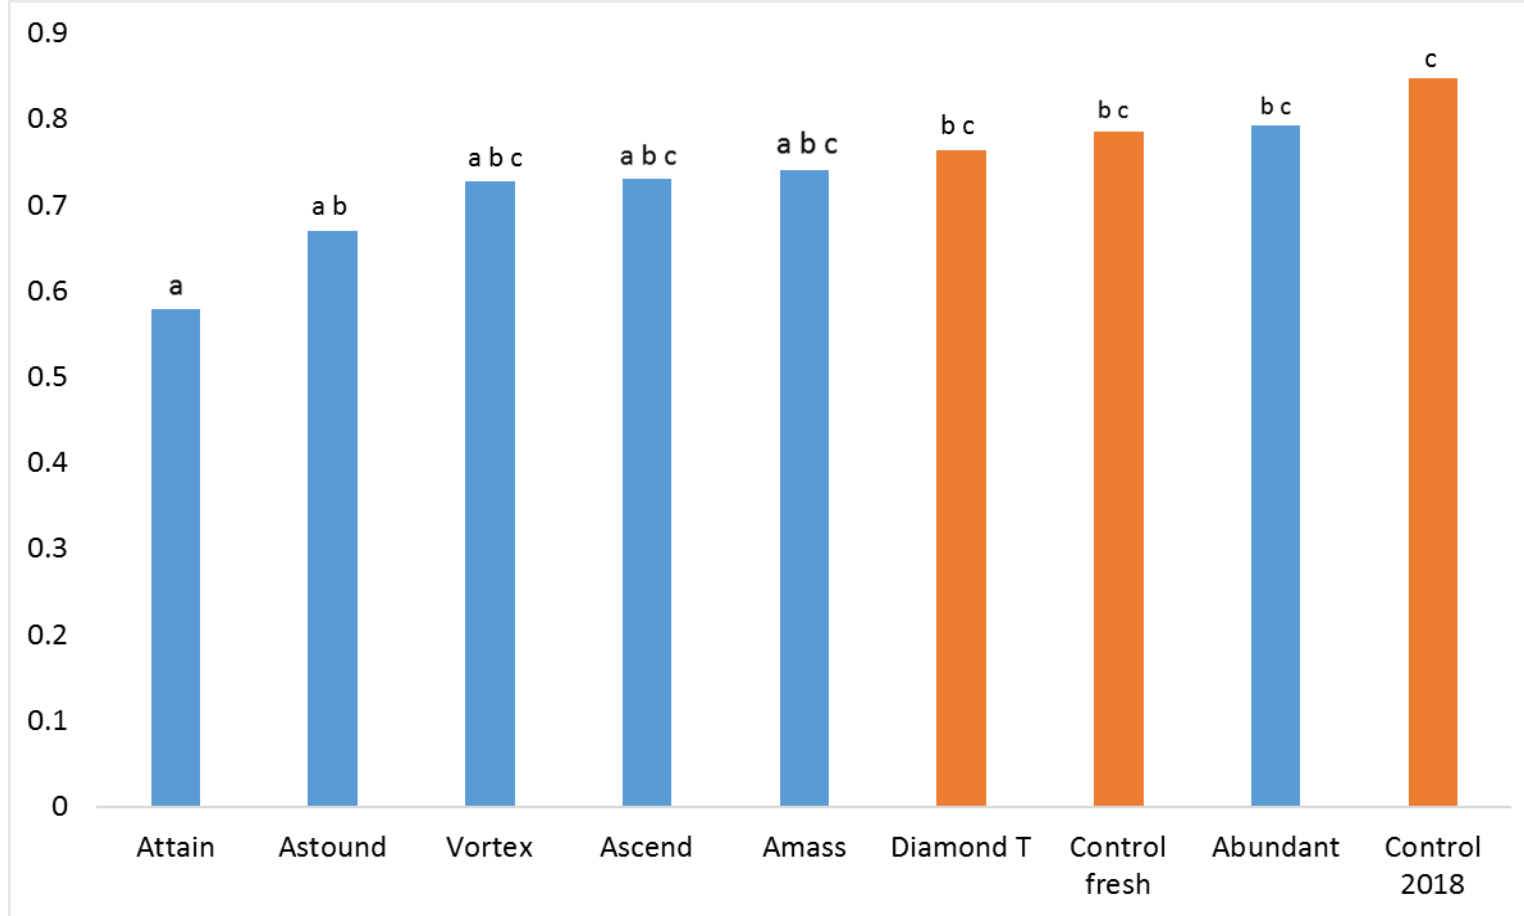

Sixth harvest Boyanup, 9th November T DM/ha

Blue = variety
Orange = brand

Yield means are significantly different when there no common letter between columns

WESTERN DAIRY WOULD LIKE TO THANK ALL THE 2018 WASP TRIAL PARTNERS FOR THEIR CONTRIBUTIONS AND SUPPORT:

Dardanup

Metabolisable energy MJ/kg DM

Your Levy at Work

	Harvest				
	2	3	4	5	6
Control fresh	11	12.8	11.1	12.1	7.5
Control 2018	10.9	12.3	11.1	11.8	7.5
Abundant	10.7	12.6	10.9	11.8	7.6
Amass	10.9	11.8	11.2	11.8	8.7
Hogan	10.8	12.7	11	12.2	8.5
Attain	10.9	12.6	10.8	12	9.2
Astound	11	12.6	10.6	12.1	8.9
Concord II	10.5	12	10.4	11.9	8.6
Vortex	10.8	11.4	11	11.8	7.7
Ascend	10.7	12.2	10.9	12.1	8.6

WESTERN DAIRY WOULD LIKE TO THANK ALL THE 2018 WASP TRIAL PARTNERS FOR THEIR CONTRIBUTIONS AND SUPPORT: