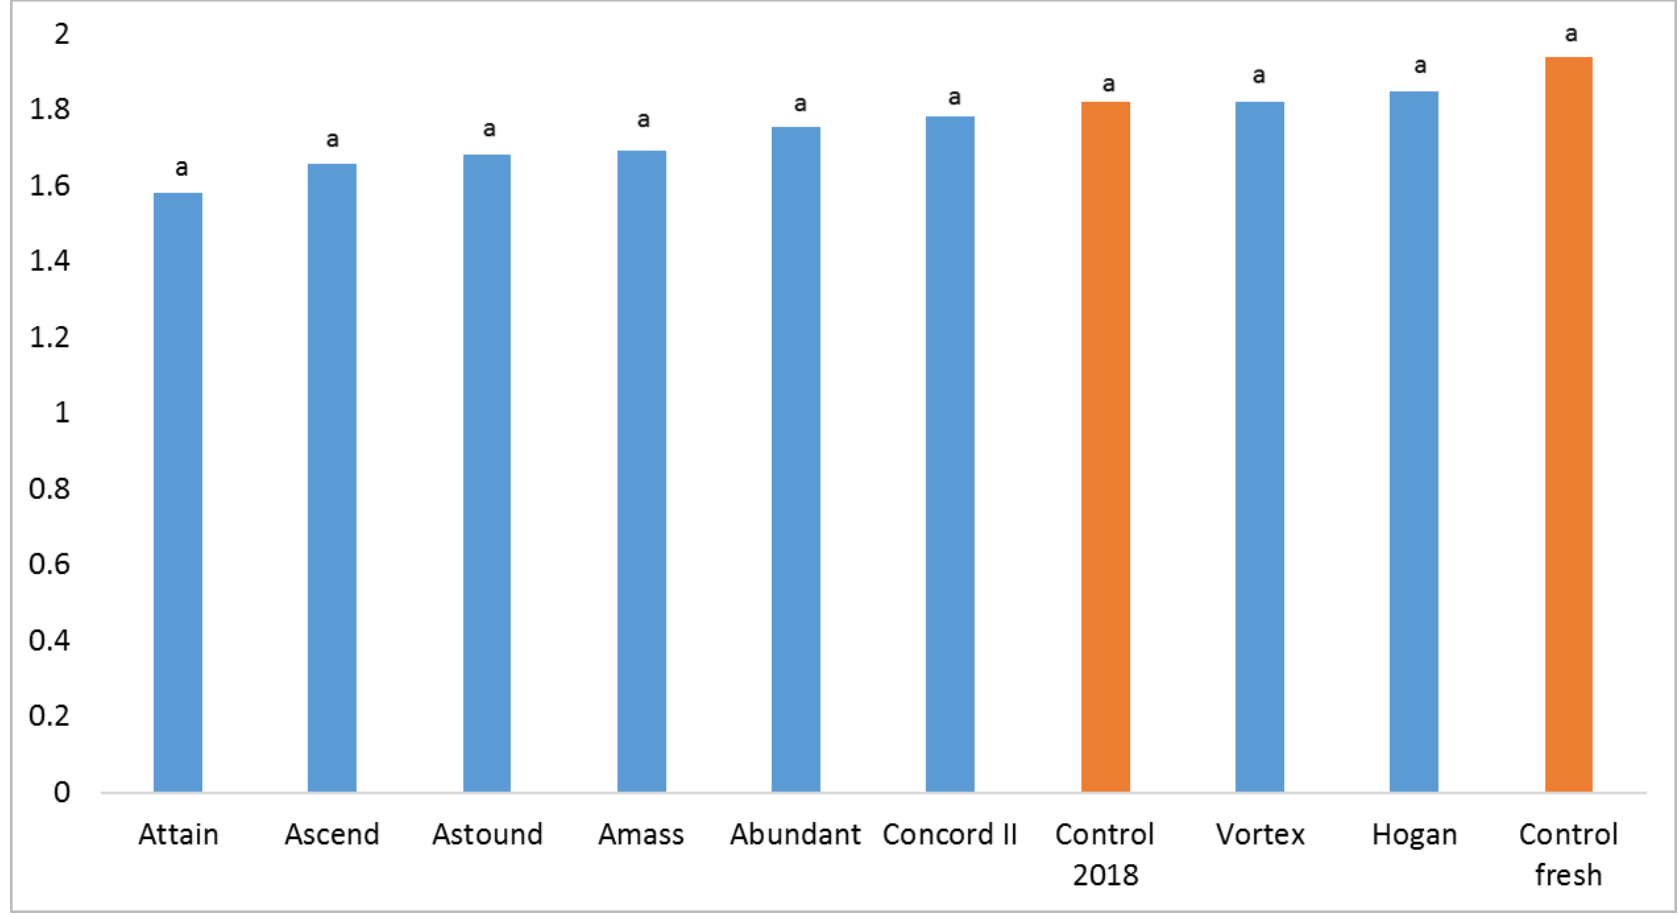

Fourth harvest Dardanup 27th Sept T DM/ha

Blue = variety
Orange = brand

Yield means are significantly different when there no common letter between columns

WESTERN DAIRY WOULD LIKE TO THANK ALL THE 2018 WASP TRIAL PARTNERS FOR THEIR CONTRIBUTIONS AND SUPPORT: