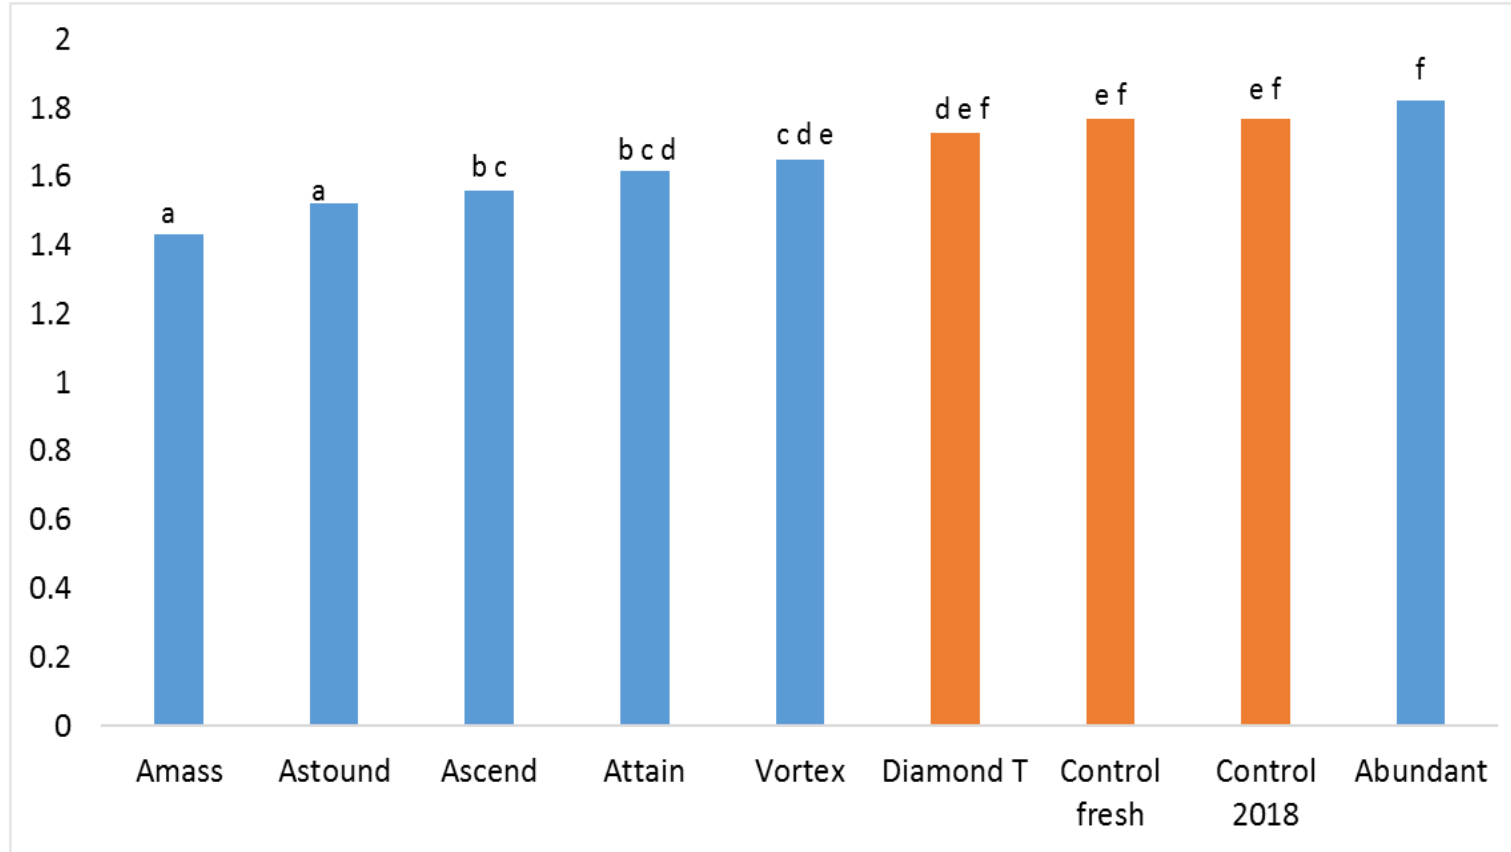

Fourth harvest Boyanup 24th October T DM/ha

Blue = variety
Orange = brand

Yield means are significantly different when there no common letter between columns

WESTERN DAIRY WOULD LIKE TO THANK ALL THE 2018 WASP TRIAL PARTNERS FOR THEIR CONTRIBUTIONS AND SUPPORT: