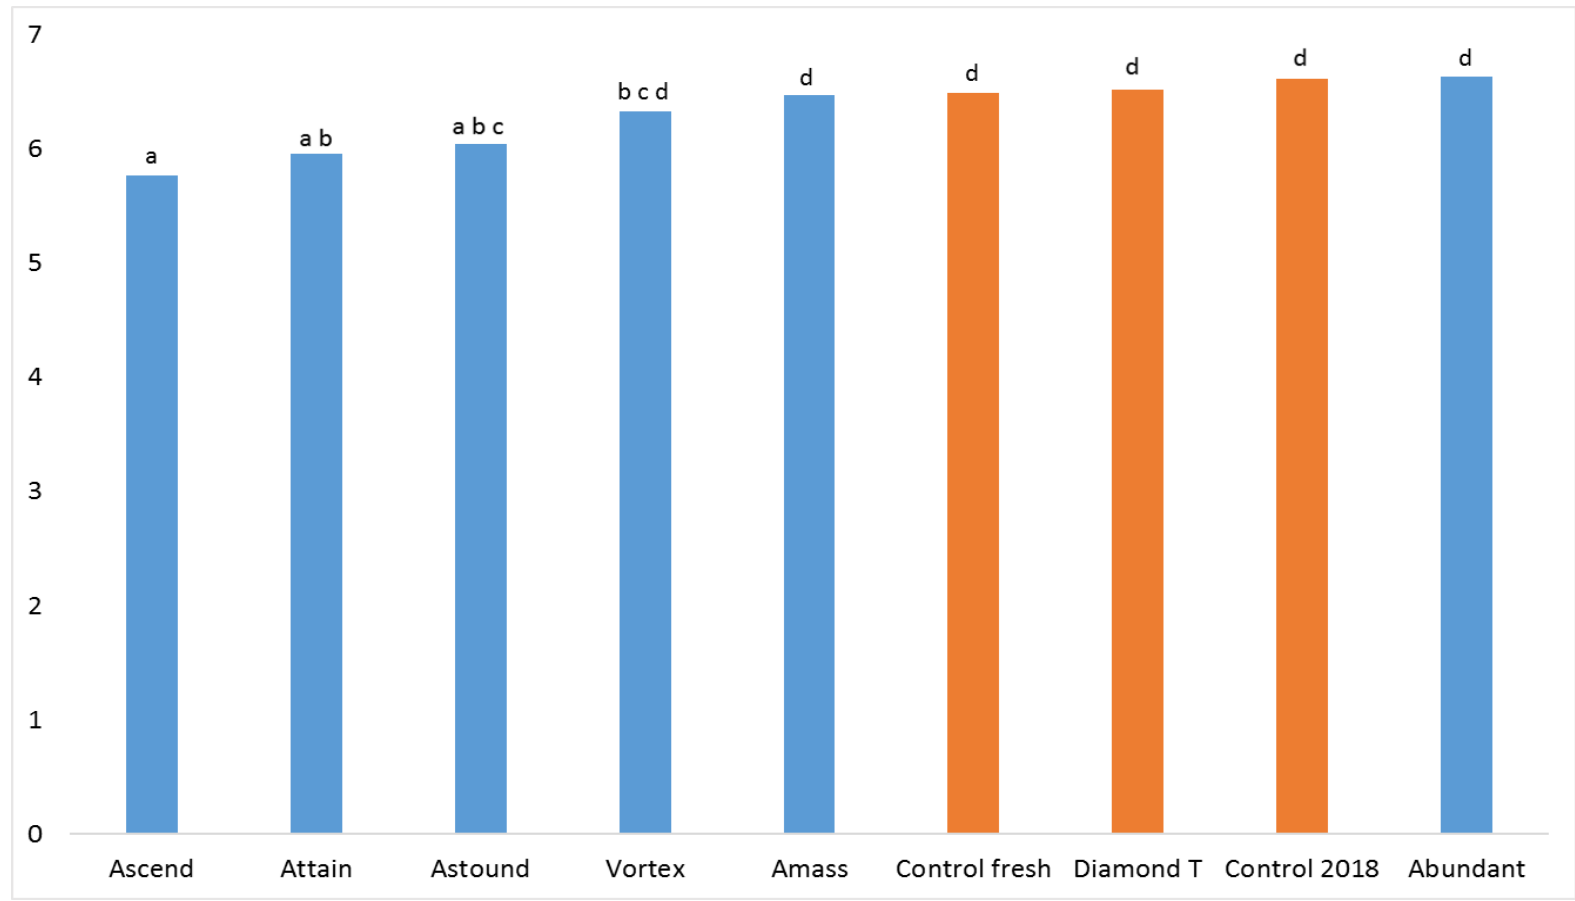

WESTERN DAIRY WOULD LIKE TO THANK ALL THE 2018 WASP TRIAL PARTNERS FOR THEIR CONTRIBUTIONS AND SUPPORT:

Boyanup

Cumulative yield T DM/ha from 5 harvests

Blue = variety
Orange = brand

Note: No harvest 3 due to breach in fence by cattle

Yield means are significantly different when there no common letter between columns

WESTERN DAIRY WOULD LIKE TO THANK ALL THE 2018 WASP TRIAL PARTNERS FOR THEIR CONTRIBUTIONS AND SUPPORT:

Harvests 1 and 2