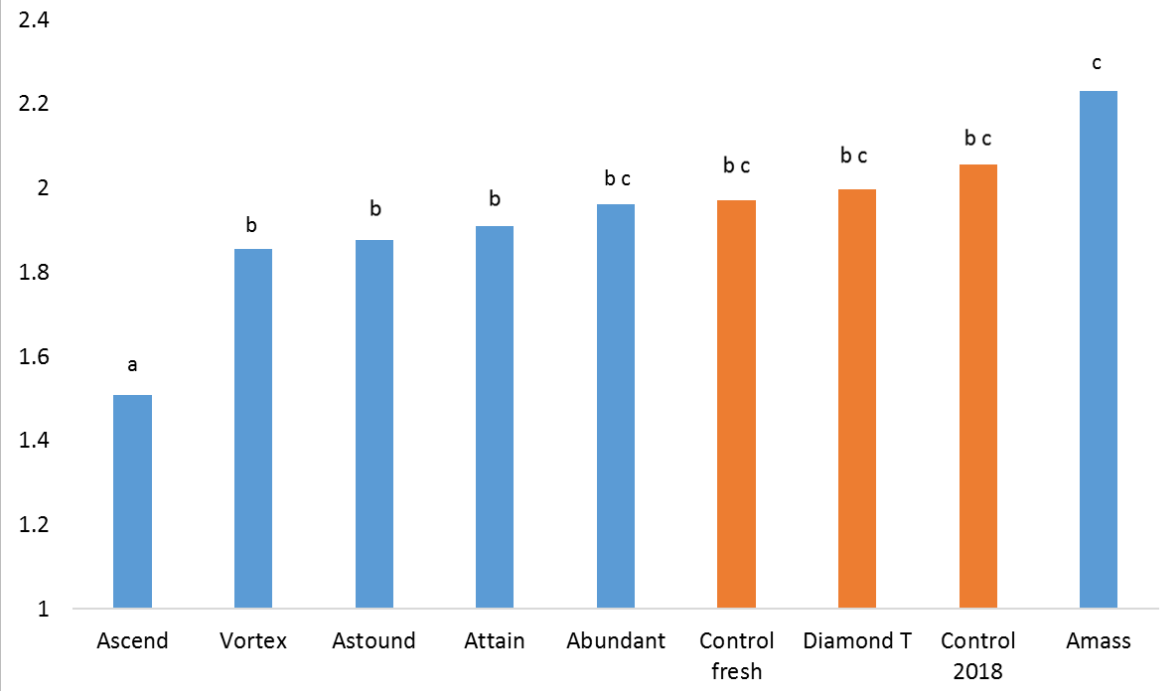

WESTERN DAIRY WOULD LIKE TO THANK ALL THE 2018 WASP TRIAL PARTNERS FOR THEIR CONTRIBUTIONS AND SUPPORT:

Boyanup

Cumulative yield T DM/ha from 5 harvests

Blue = variety
Orange = brand

Note: No harvest 3 due to breach in fence by cattle

Yield means are significantly different when there no common letter between columns

WESTERN DAIRY WOULD LIKE TO THANK ALL THE 2018 WASP TRIAL PARTNERS FOR THEIR CONTRIBUTIONS AND SUPPORT:

Harvests 1 and 2

Your Levy at Work

Carenda Cumulative T DM/ha

Dardanup cumulative T DM/ha

Yield means are significantly different when there no common letter between columns and within a graph.

WESTERN DAIRY WOULD LIKE TO THANK ALL THE 2018 WASP TRIAL PARTNERS FOR THEIR CONTRIBUTIONS AND SUPPORT: