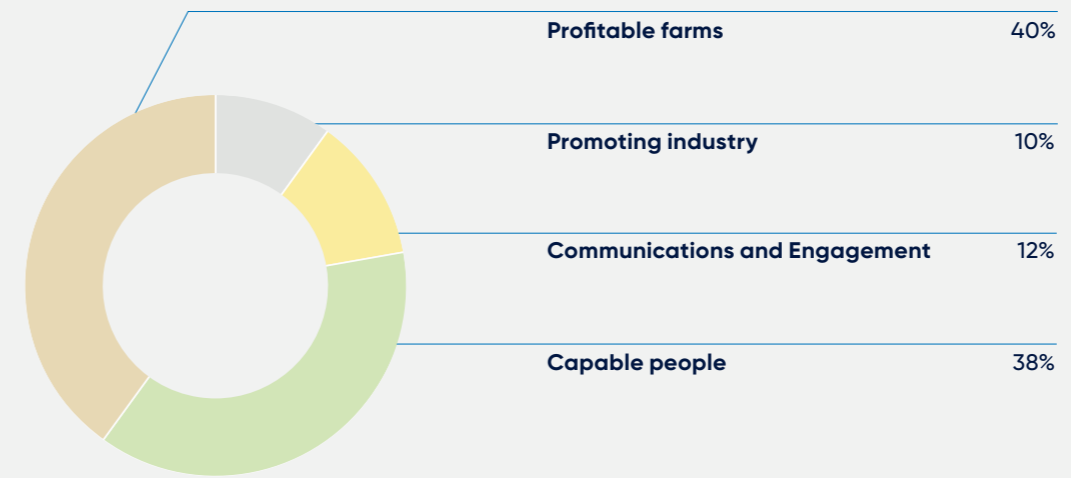

# WESTVIC DAIRY STRATEGIC PLAN SUMMARY

2020–2023

WestVic Dairy Inc. is Dairy Australia's Regional Development Program for western Victorian and is responsible for delivering dairy extension activities and programs. It is overseen by a regional Board of Directors, the majority being dairy farmers. It works closely with DA and local industry partners to facilitate technology transfer for the advancement of the sector. This document sets the broad strategic direction for WestVic Dairy for the period 2020 to 2023.

### Strategic investment by priority area

Our investments will be spread across the four areas in approximately the following proportions