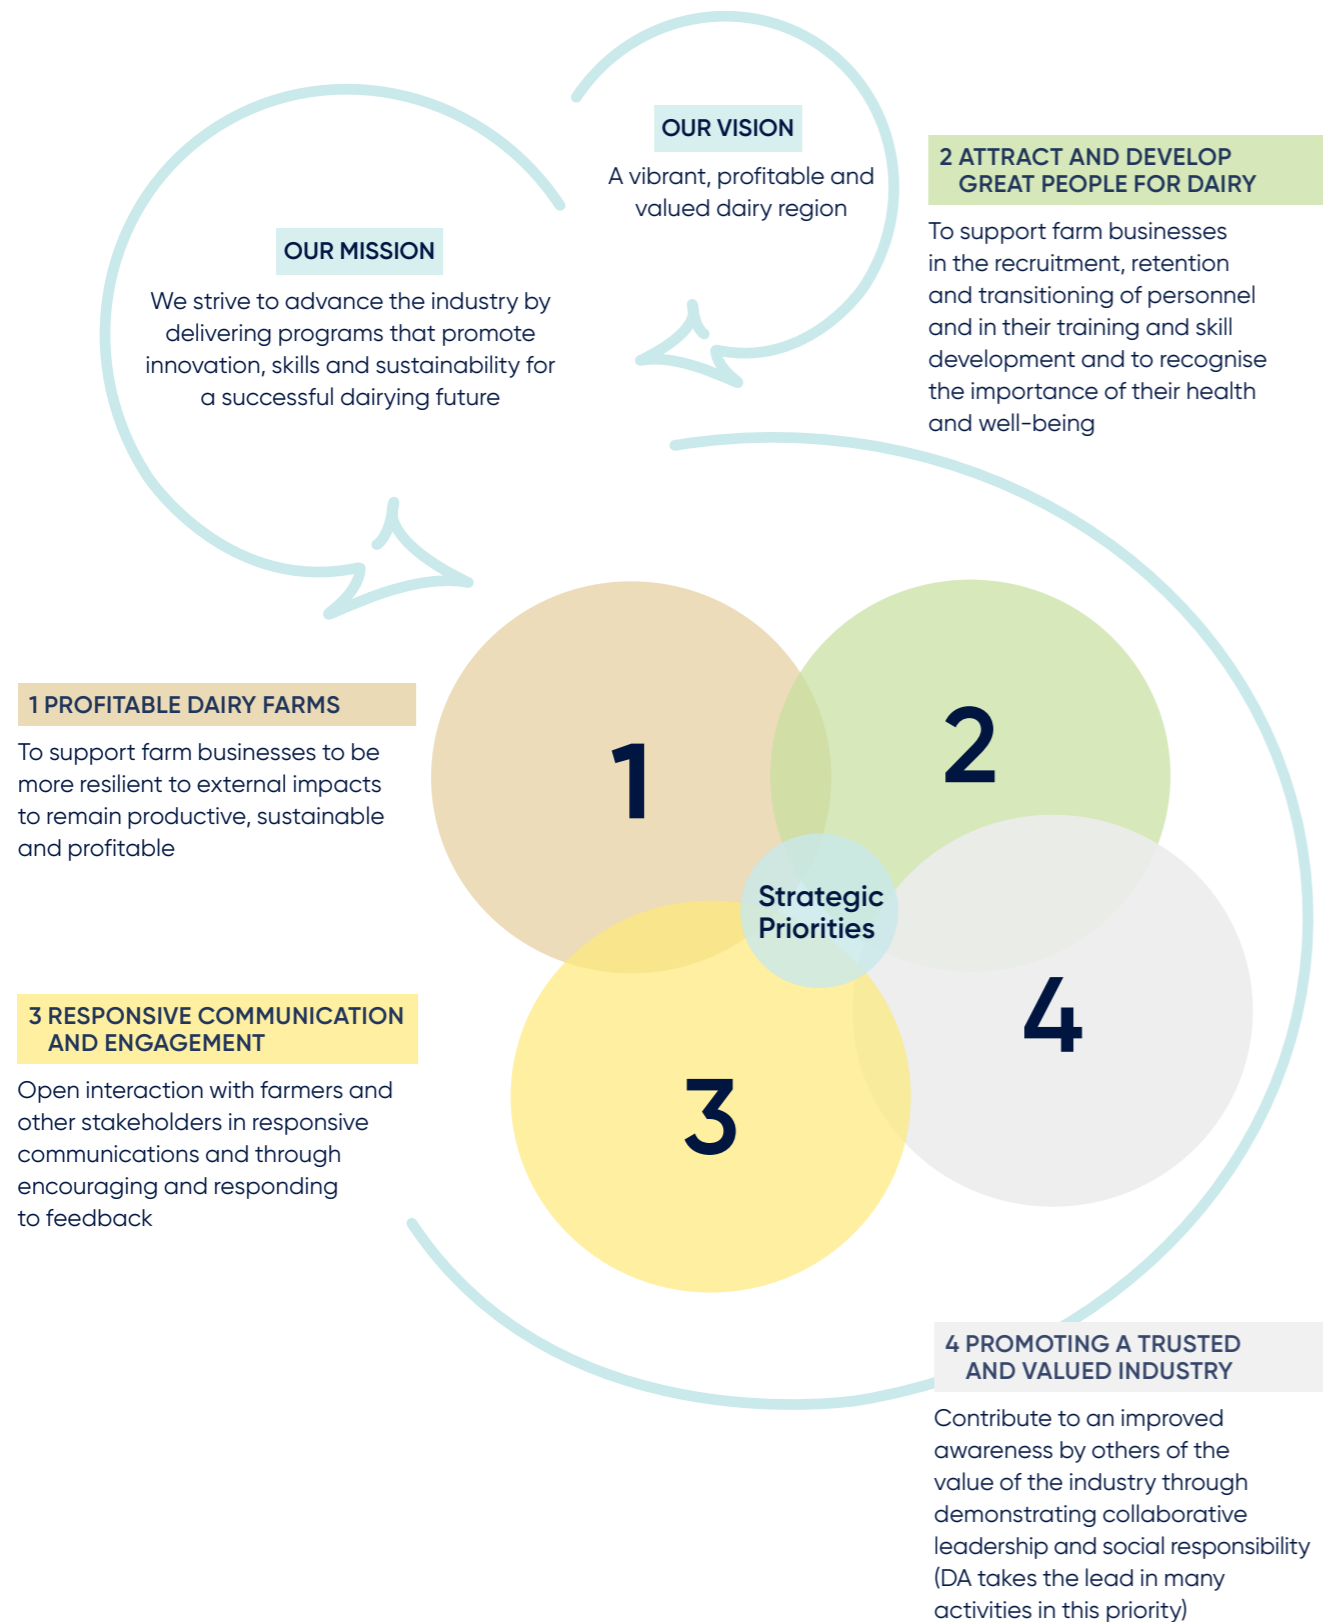

# WESTVIC DAIRY STRATEGIC PLAN SUMMARY

2020–2023

WestVic Dairy Inc. is Dairy Australia's Regional Development Program for western Victorian and is responsible for delivering dairy extension activities and programs. It is overseen by a regional Board of Directors, the majority being dairy farmers. It works closely with DA and local industry partners to facilitate technology transfer for the advancement of the sector. This document sets the broad strategic direction for WestVic Dairy for the period 2020 to 2023.

### Strategic investment by priority area

Our investments will be spread across the four areas in approximately the following proportions

### Organisational Values

Our Values underpin our behaviours and inform the way we do business in order to work towards our Vision and implement our Strategy.

We adopt Dairy Australia's Values of:

- Farm focused
- One team
- Innovative thinking
- Decisive action

### Monitoring and evaluation process

WestVic Dairy is committed to regular monitoring and evaluation of its Strategy. This ensures good progress towards achieving its Mission through implementing the activities under each strategic priority. To be effective in this, WestVic Dairy will use a straightforward approach to monitoring and evaluation, which aligns with its annual reporting period.